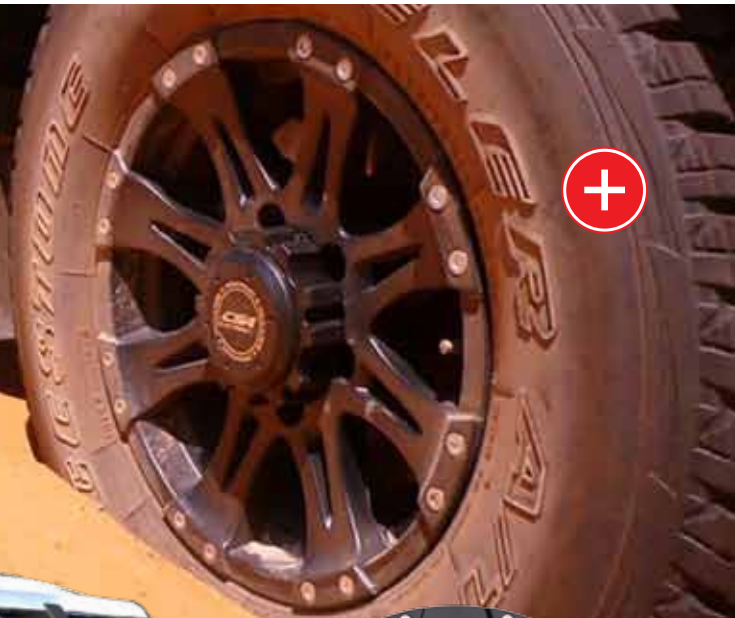

+ View the 2015 CSA
WHEEL CATALOGUE

+ Find you nearest
DEALER

+ Visit us online at
CSADIRECT.COM.AU

CSA ALLOY WHEELS

FREE GAUGE

Purchase any set of CSA 4x4 Alloy
Wheels and receive a fully geared,
solid brass precision Tyre Pressure
Gauge. **CLICK HERE** to find out
more, or visit the Promotions
page on our Website.
CSADIRECT.COM.AU

mullins wheels