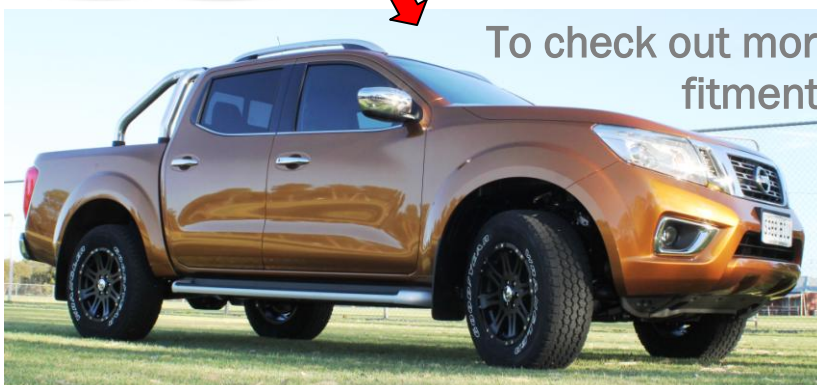

To check out more of the CSA range and other vehicle fitment applications, visit us online today at

www.csadirect.com.au

think big